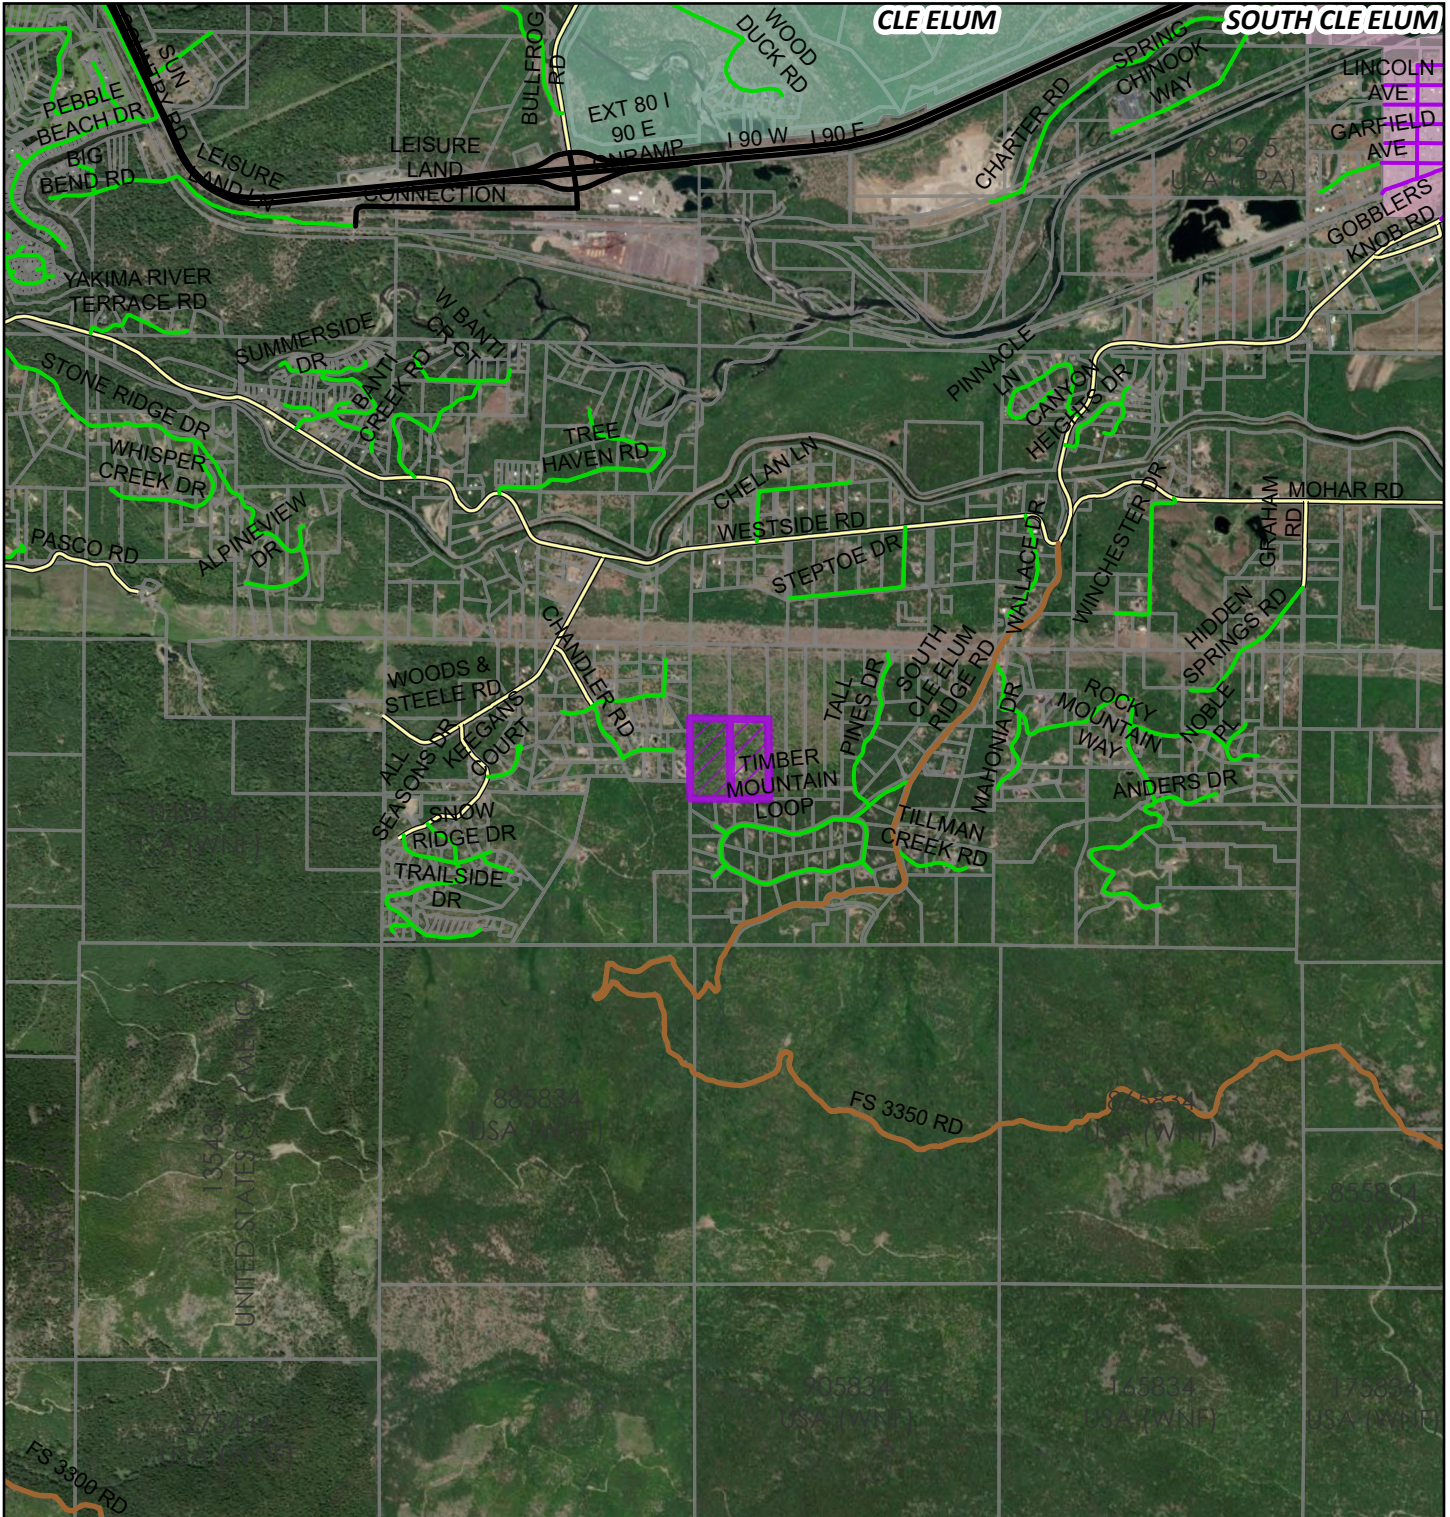

BL-26-00005 Mattson

Vicinity View

Vantor

2026

Coordinate System: NAD 1983 StatePlane Washington South FIPS 4602 Feet

0 1,500 3,000 Feet

0 500 1,000 Meters